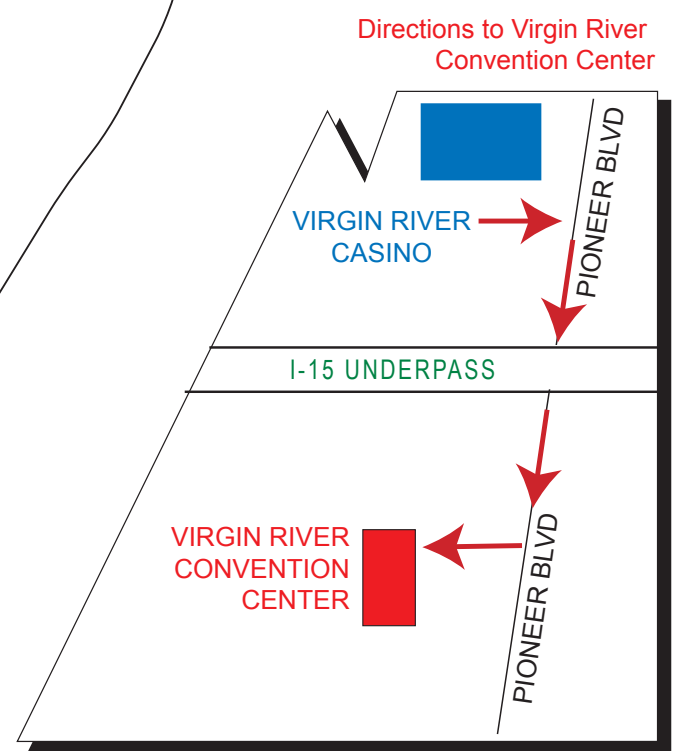

VIRGIN RIVER

HOTEL/CASINO/BINGO/MESQUITE/NEVADA

PROPERTY MAP

SOUTH TO LAS VEGAS, NEVADA

I-15

NORTH TO SALT LAKE CITY, UTAH