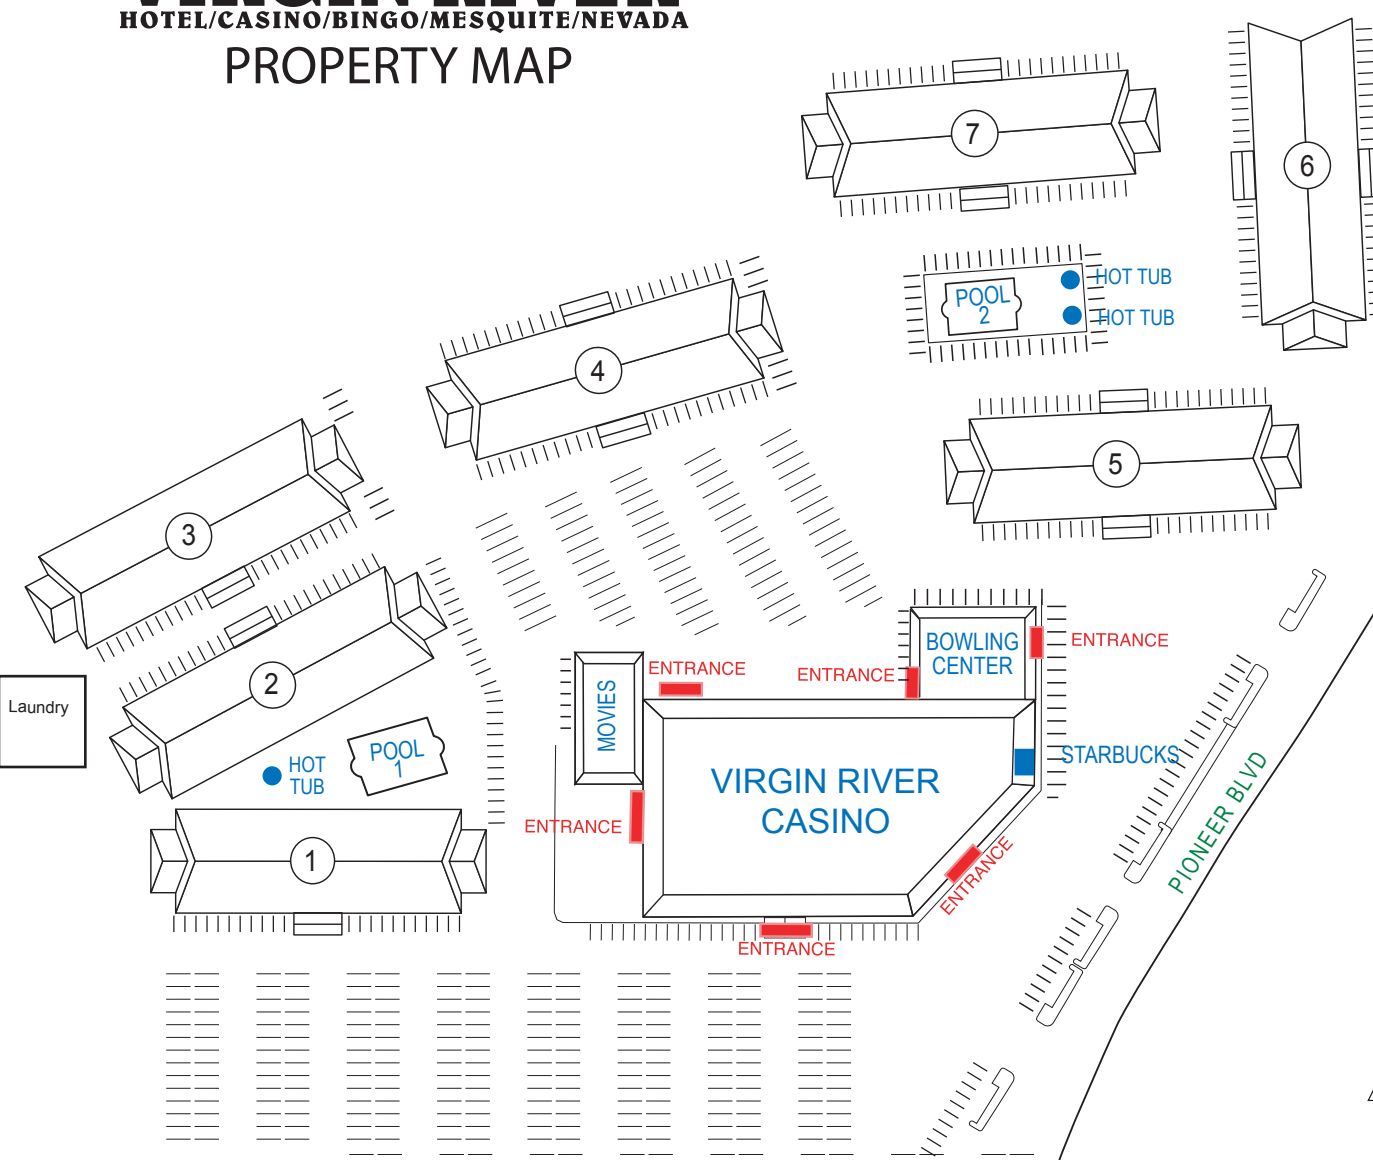

VIRGIN RIVER

HOTEL/CASINO/BINGO/MESQUITE/NEVADA

PROPERTY MAP

SOUTH TO LAS VEGAS, NEVADA

I-15

NORTH TO SALT LAKE CITY, UTAH