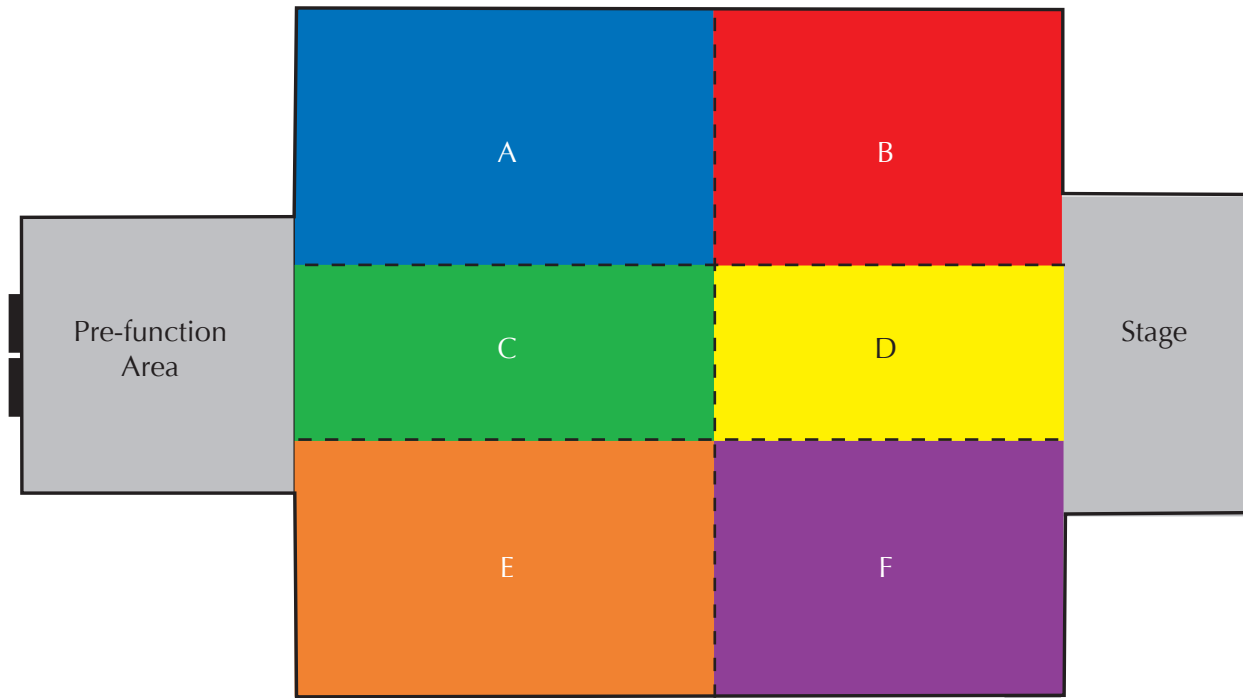

CASABLANCA EVENT CENTER

Location	Theater	Classroom	Banquet	Reception	Sq Ft	Dimensions
A	360	300	210	250	5,200	93' X 56'
B	270	210	150	180	4,200	75' X 56'
C	240	200	140	170	3,550	93' X 38'
D	175	120	100	130	2,850	75' X 38'
E	360	300	210	250	5,200	93' X 56'
F	270	210	150	180	4,200	75' X 56'
Event Center	3750				26,570	172' X 154'
Stage					2,800	40' X 70'
Pre-function Area					3,000	50' X 60'

Event Center Exhibits 160 - 10' X 10' • 200 - 8' X 10'

950 W. Mesquite Blvd. • Mesquite, Nevada 89027
 877-GETAWAY
 www.itsmesquite.com

Meeting Facilities

it's Mesquite!