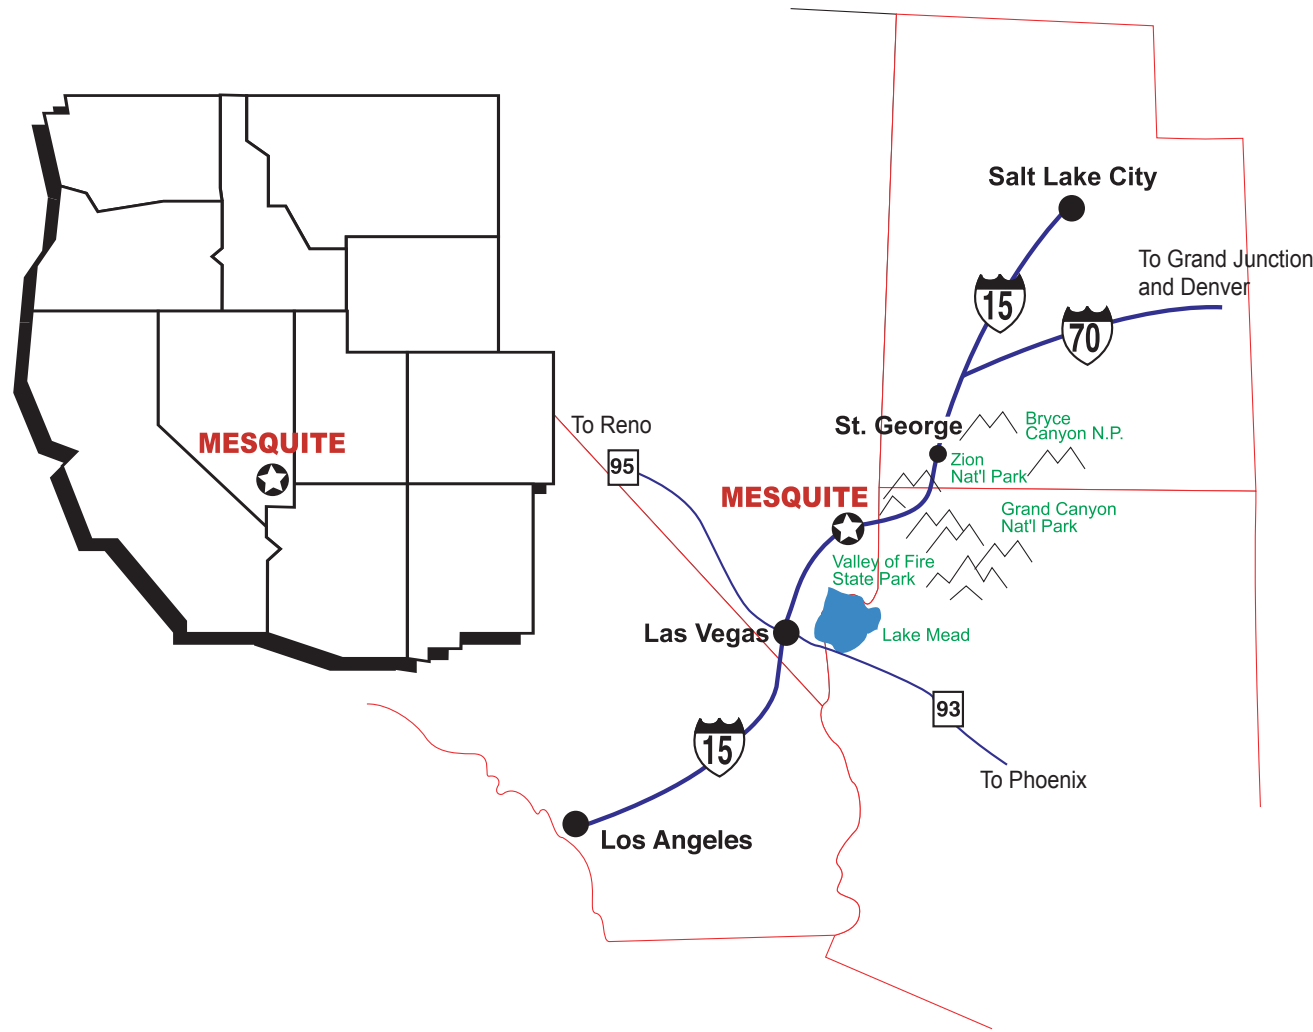

CASABLANCA EVENT CENTER

Location	Theater	Classroom	Banquet	Reception	Sq Ft	Dimensions
A	360	300	210	250	5,200	93' X 56'
B	270	210	150	180	4,200	75' X 56'
C	240	200	140	170	3,550	93' X 38'
D	175	120	100	130	2,850	75' X 38'
E	360	300	210	250	5,200	93' X 56'
F	270	210	150	180	4,200	75' X 56'
Event Center	3750				26,570	172' X 154'
Stage					2,800	40' X 70'
Pre-function Area					3,000	50' X 60'

Event Center Exhibits 160 - 10' X 10' • 200 - 8' X 10'

950 W. Mesquite Blvd. • Mesquite, Nevada 89027
 877-GETAWAY
 www.itsmesquite.com

Meeting Facilities

it's Mesquite!